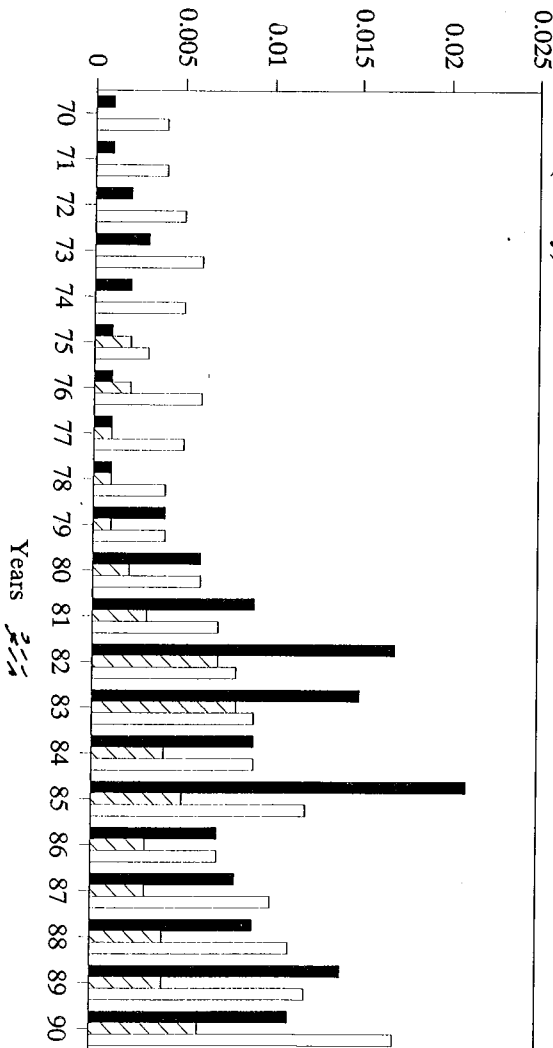

CPUE BY TYPE OF VESSEL
Little Tuna

CPUE (Mt/day)

Sail Masdhoni
 Mech. Masdhoni
 Vadhu Dhoni

Years