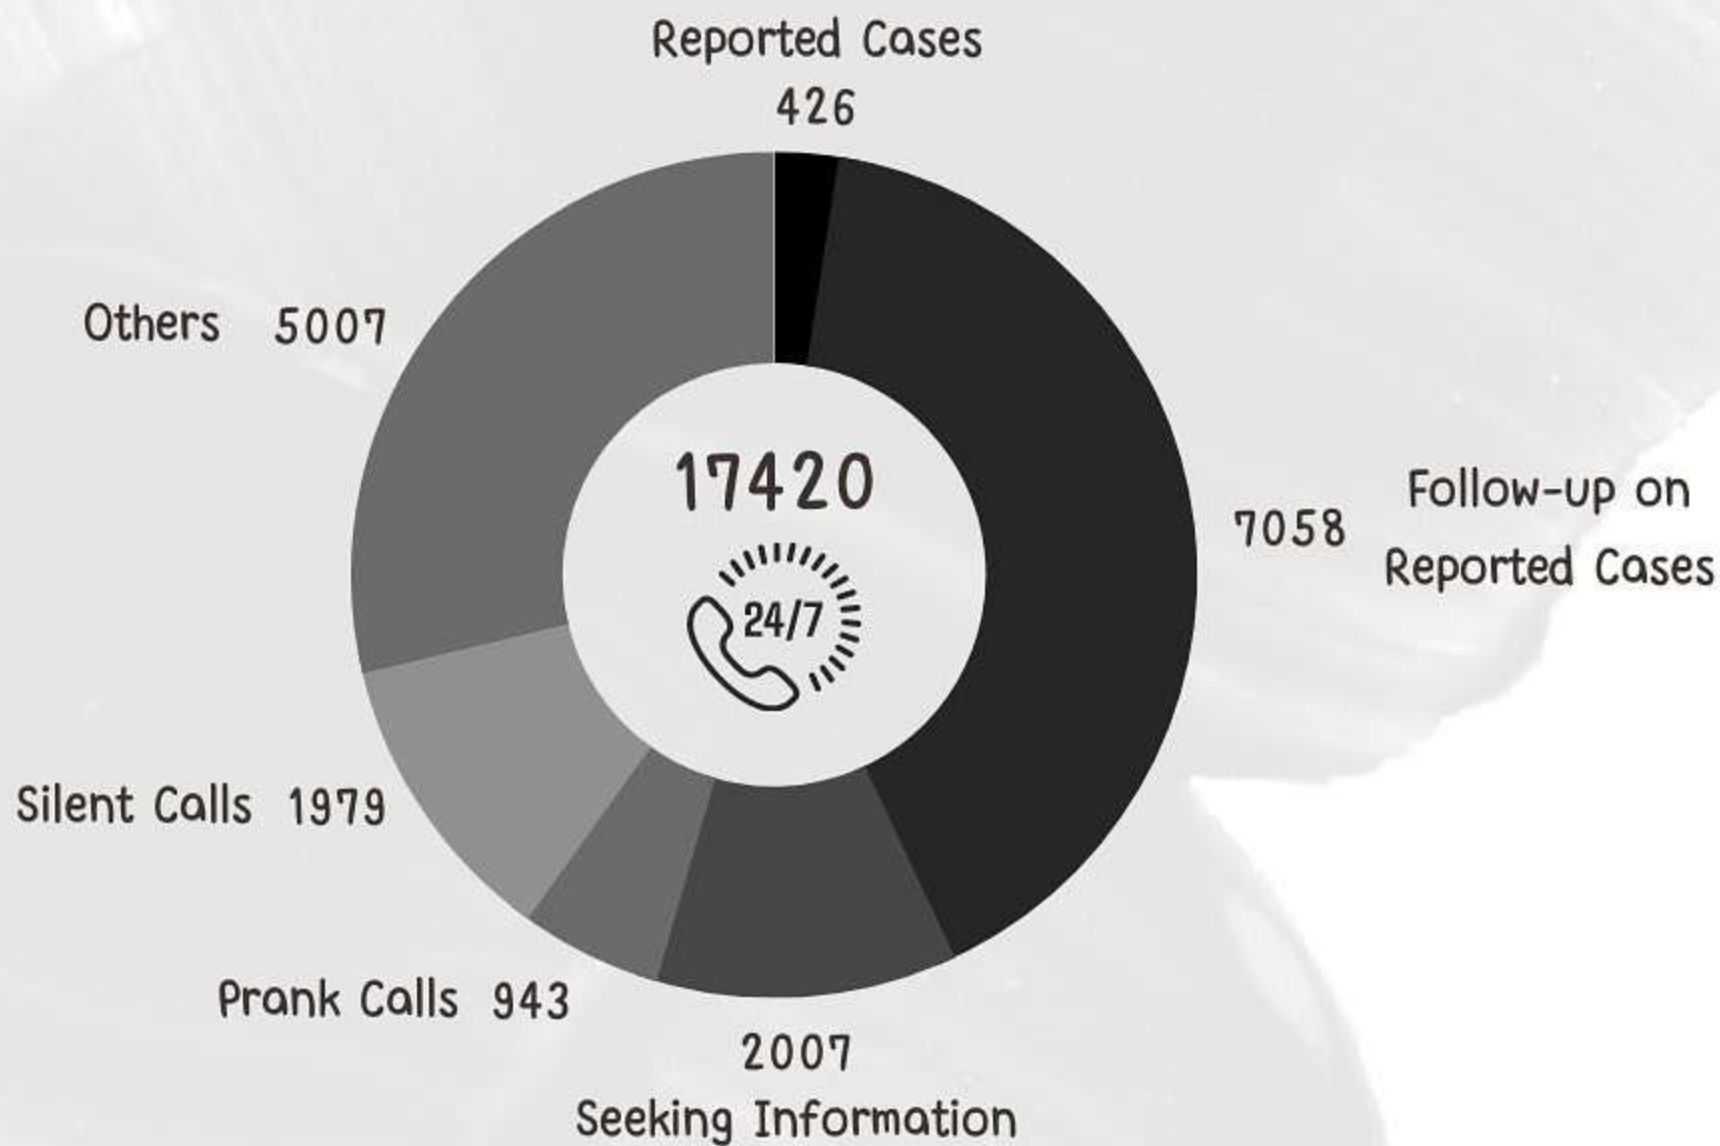

Child Helpline (1412) statistics of 2022

TYPES OF CALLS

Child And Family Protection Service

Child Helpline (1412) statistics of 2022

CASES REPORTED BY EACH ATOLL

09 H A
15 H Dh

13 R
05 B

08 A A
08 A Dh
03 F
02 Dh
04 Th

G N 05

Total = 426

Child And Family Protection Service

Child Helpline (1412) statistics of 2022

SEGREGATED BY AGE GROUP AND SEX

Total = 17420

Adult

5565

5362

Children

325

274

Unknown*

5894

*Unable to identify age group or gender due to voice distortion during prank calls or due to silent calls

Child And Family Protection Service

Child Helpline (1412) statistics of 2022

TYPES OF REPORTED CASES

Total = 426

	Male	Female	Unknown	Total
Behavioral Problems	12	12	00	24
Family Issues	55	64	00	119
Violence Against Children	110	144	02	256
Child Rights Violations	03	03	00	06
Social Support and Well-being	00	01	00	01
Others	08	12	00	20